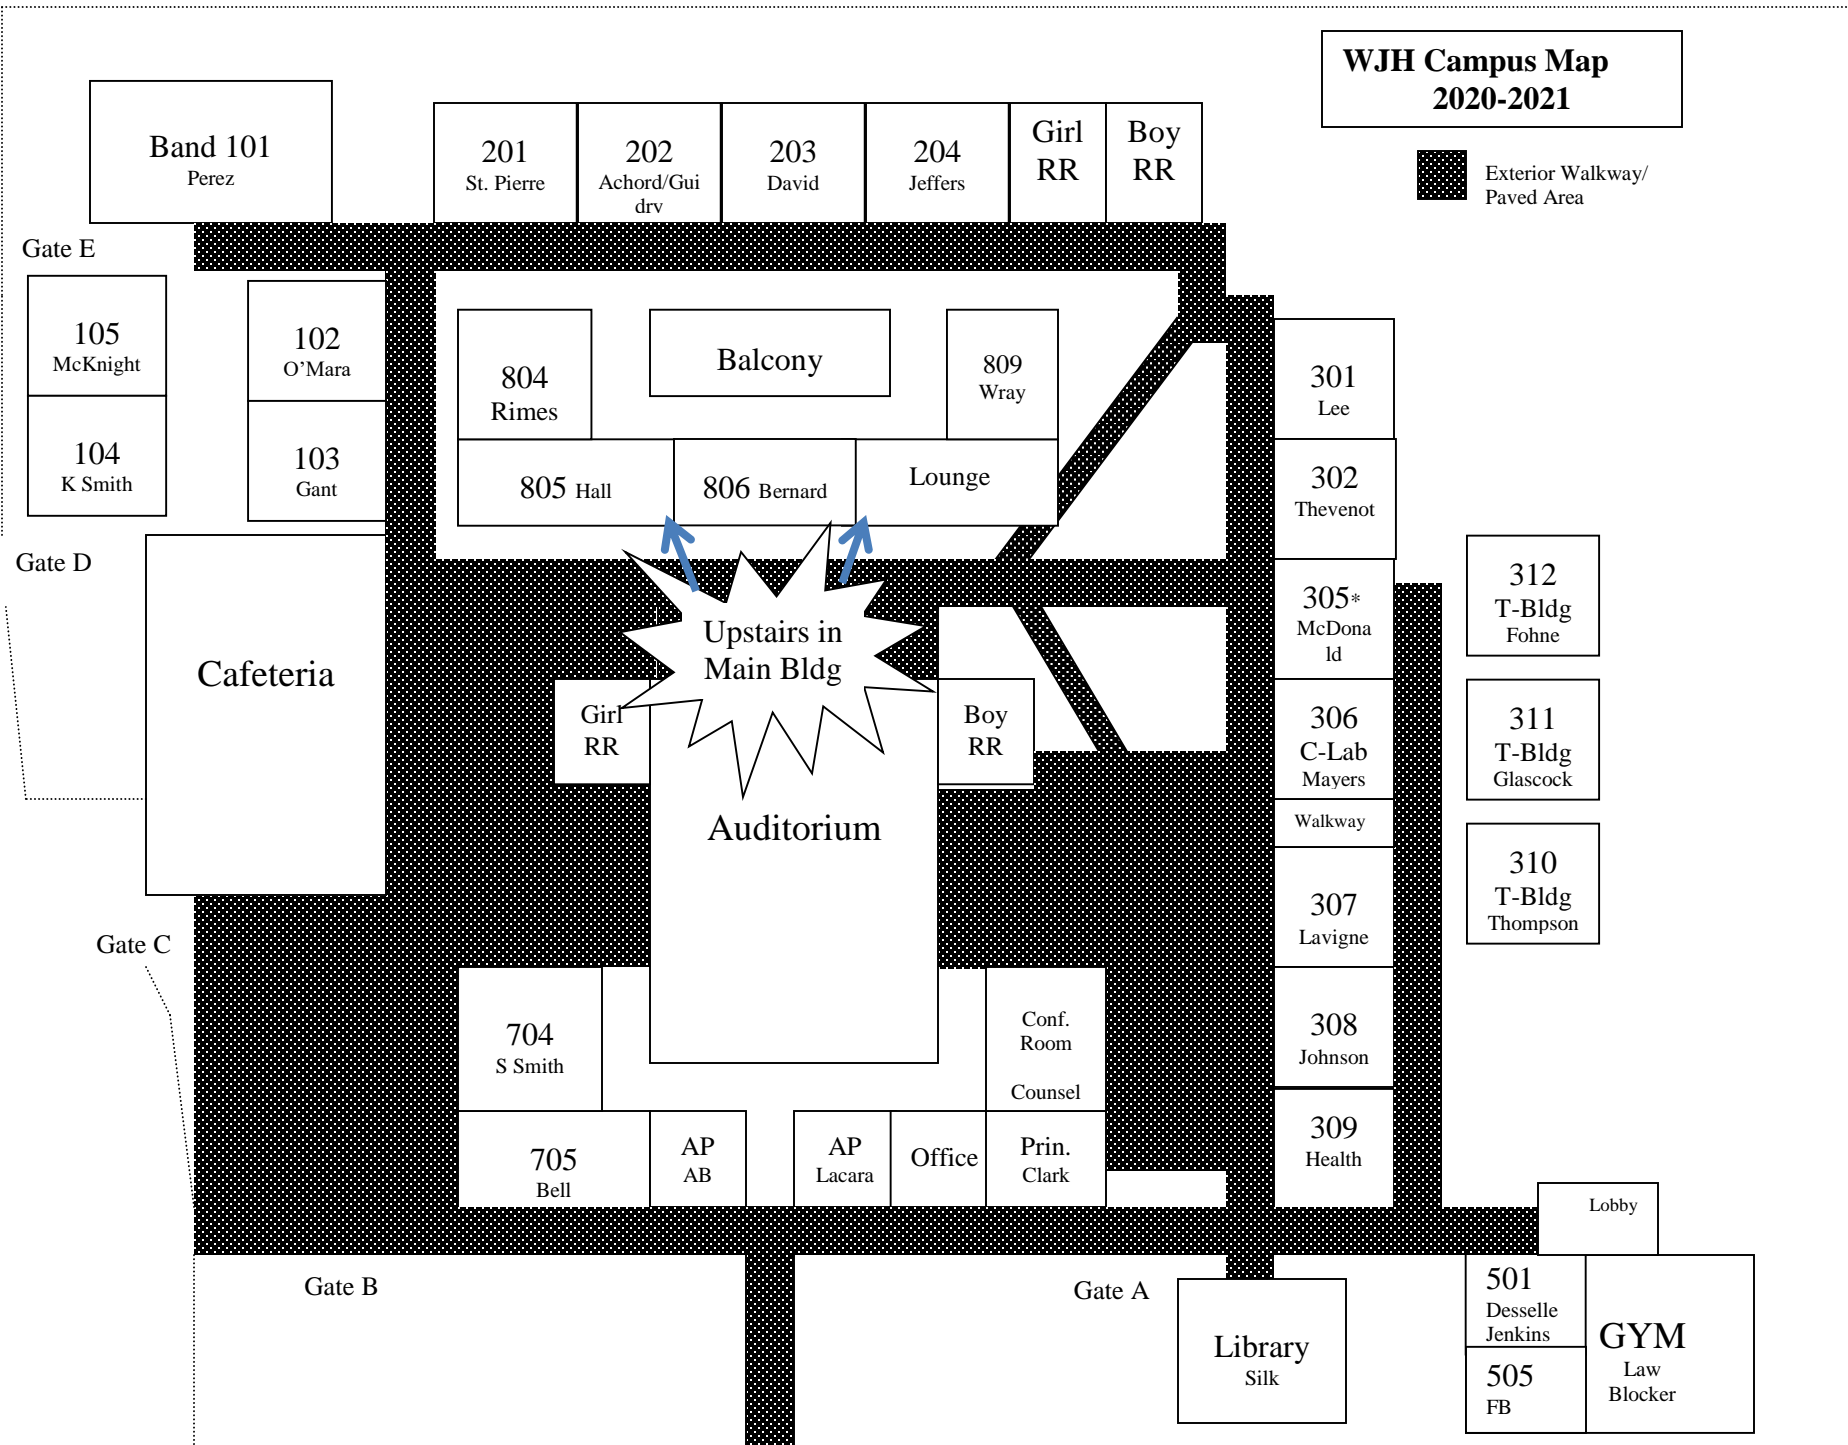

**WJH Campus Map
2020-2021**

 Exterior Walkway/
Paved Area

Band 101
Perez

201
St. Pierre

202
Achord/Gui
drv

203
David

204
Jeffers

Girl
RR

104
K Smith

103
Gant

805 Hall

806 Bernard

Lounge

302
Thevenot

Gate D

Cafeteria

Girl
RR

Upstairs in
Main Bldg

Boy
RR

Auditorium

305*
McDona
ld

312
T-Bldg
Fohne

306
C-Lab
Mayers

311
T-Bldg
Glascok

705
Bell

AP
AB

AP
Lacara

Office

Prin.
Clark

309
Health

Lobby

Gate B